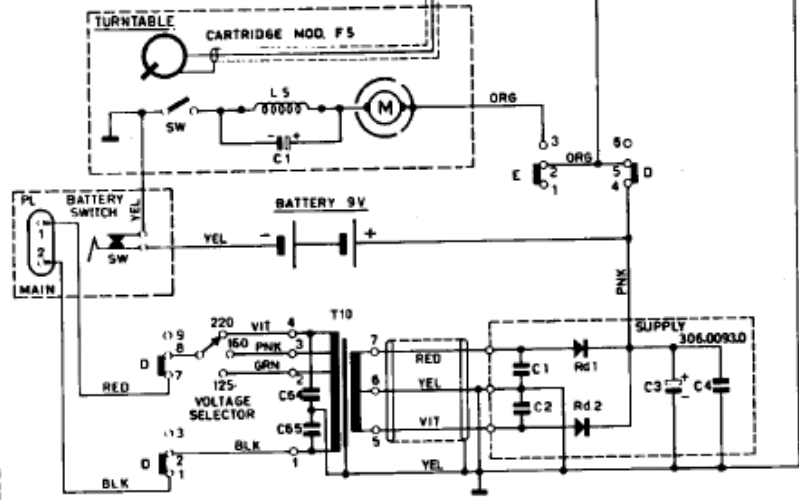

POWER SUPPLY STANDARDS

BAND SWITCH SEEN OF PRINTED BOARD SIDE IN FM POSITION

PUSH BOTTOM SELECTOR SWITCHED ON, IN RADIO POSITION

886.00380

- Schema elettrico Lesaphon 417/R-A.