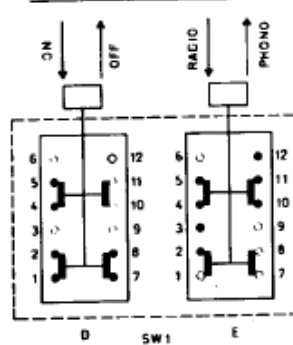

POWER SUPPLY STANDARDS

BAND SWITCH SEEN OF PRINTED BOARD SIDE IN FM POSITION

PUSH BOTTOM SELECTOR SWITCHED ON, IN RADIO POSITION

886.00380

- Schema elettrico Lesaphon 417/R-A.