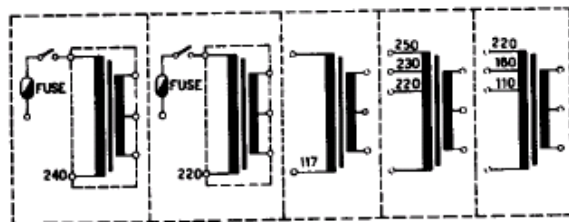

POWER SUPPLY STANDARDS

BAND SWITCH SEEN OF PRINTED BOARD SIDE IN FM POSITION

PUSH BOTTOM SELECTOR SWITCHED ON, IN RADIO POSITION

886.00380

- Schema elettrico Lesaphon 417/R-A.