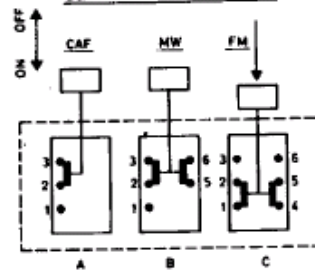

POWER SUPPLY STANDARDS

BAND SWITCH SEEN OF PRINTED BOARD SIDE IN FM POSITION

PUSH BOTTOM SELECTOR SWITCHED ON, IN RADIO POSITION

886.00380

- Schema elettrico Lesaphon 417/R-A.